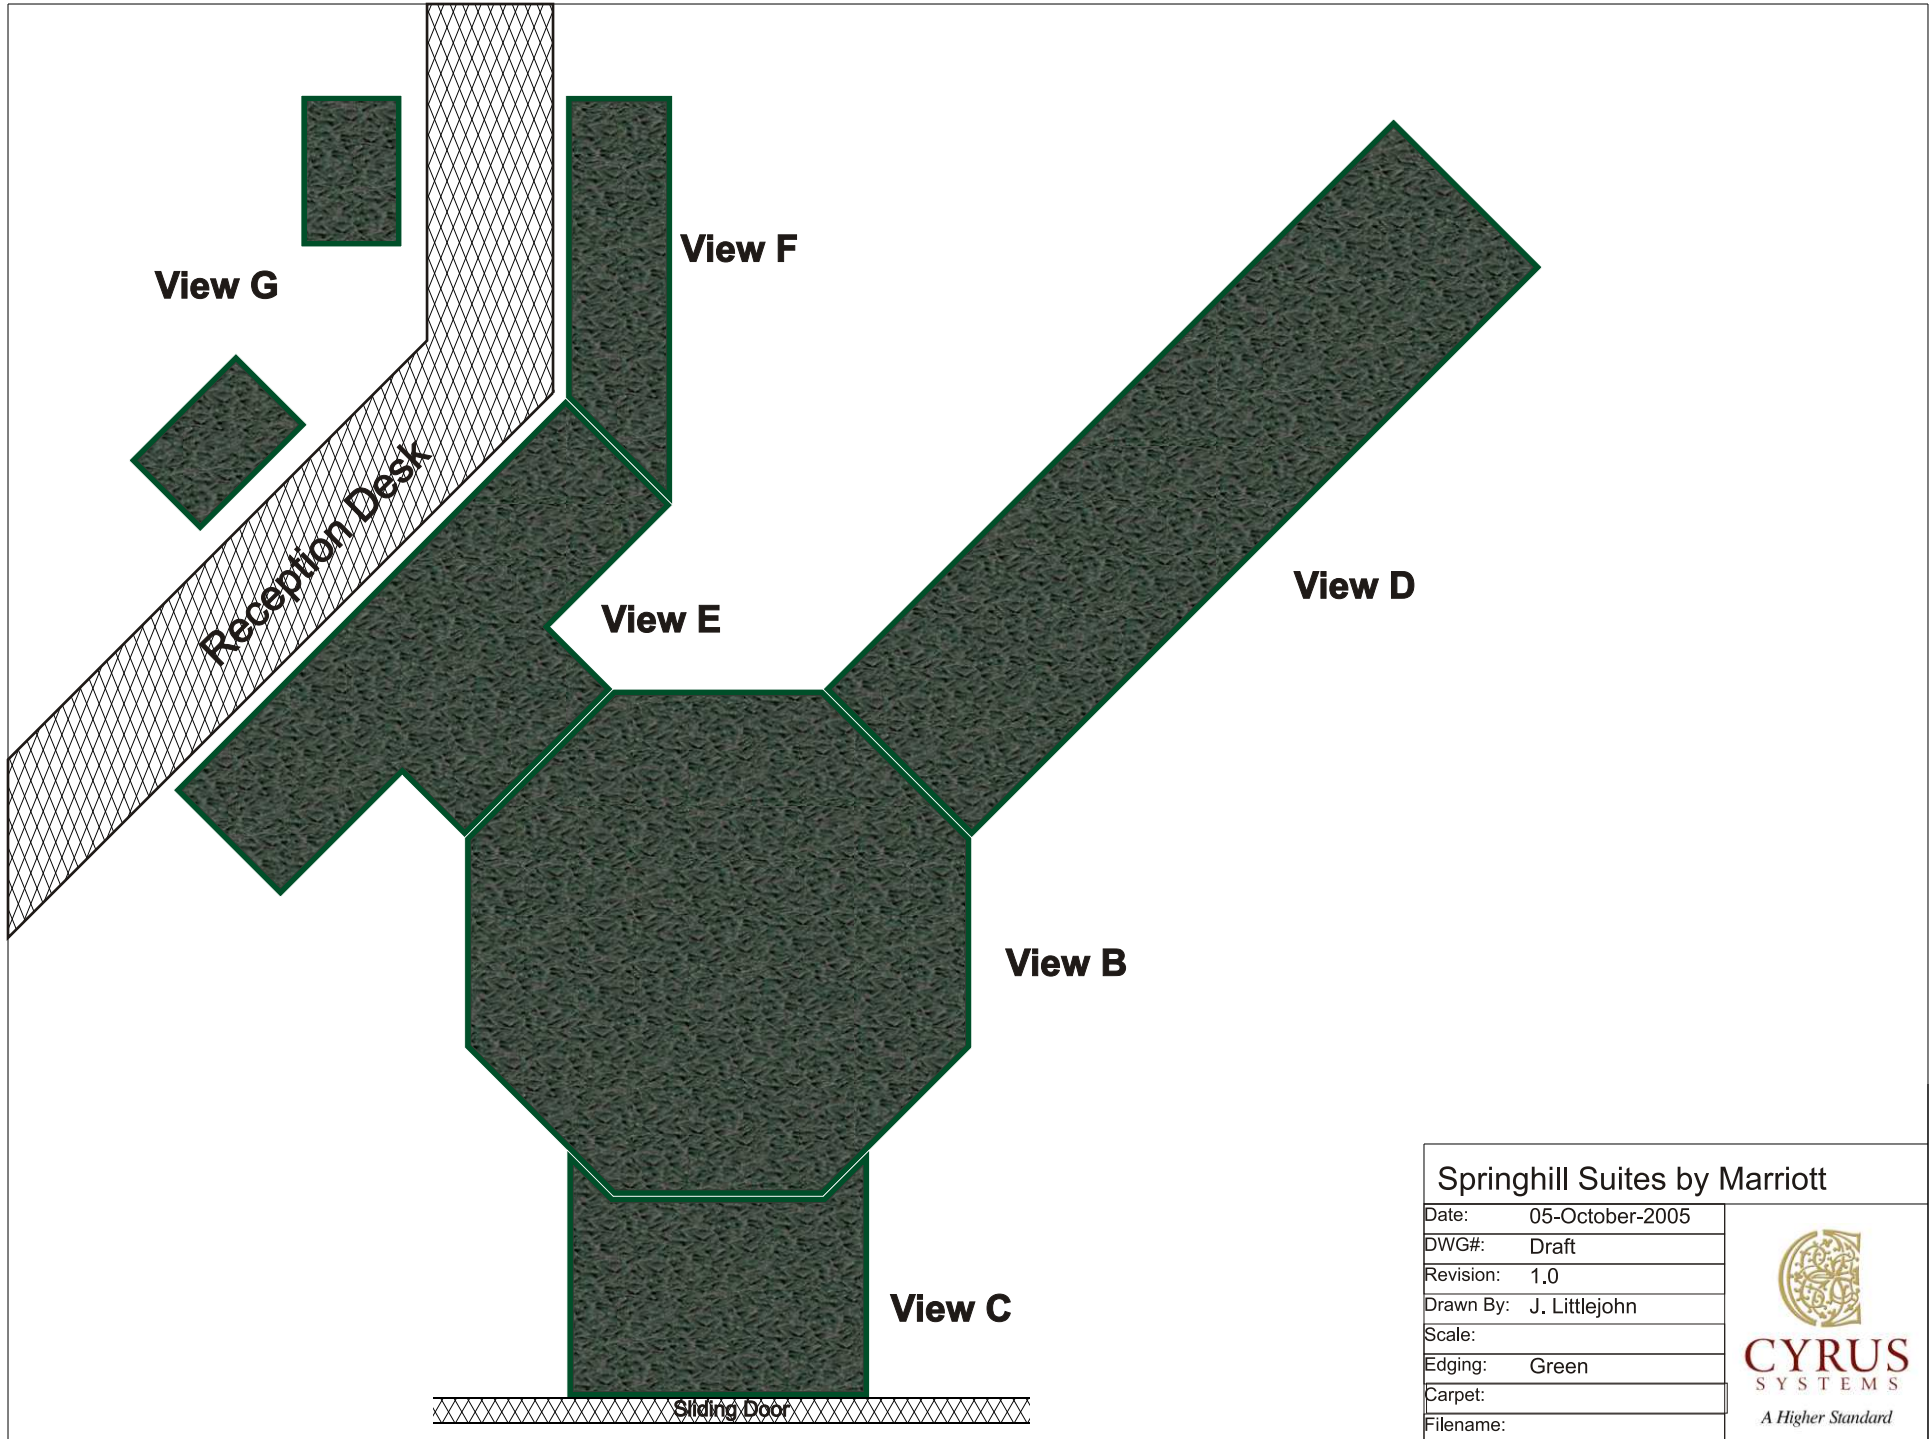

View A

Vestibule Mat

Springhill Suites by Marriott

Date:	05-October-2005
DWG#:	Draft
Revision:	1,0
Drawn By:	J. Littlejohn
Scale:	
Edging:	Green
Carpet:	
Filename:	

Springhill Suites by Marriott		 CYRUS SYSTEMS <i>A Higher Standard</i>
Date:	05-October-2005	
DWG#:	Draft	
Revision:	1.0	
Drawn By:	J. Littlejohn	
Scale:		
Edging:	Green	
Carpet:		
Filename:		