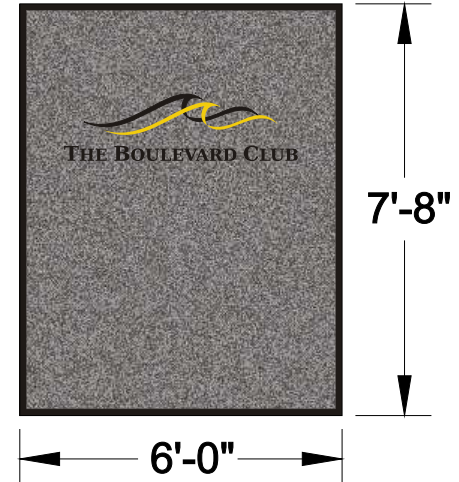

# Banquet and Catering Entrances

The Boulevard Club	
Date:	13-September-2005
DWG#:	Quotation
Revision:	1.0
Drawn By:	J. Littlejohn
Scale:	
Edging:	Black
Carpet:	Anchor Grey
Filename:	

**CYRUS**  
SYSTEMS  
*A Higher Standard*

Main Entrance

<b>The Boulevard Club</b>	
Date:	13-September-2005
DWG#:	Quotation
Revision:	1.0
Drawn By:	J. Littlejohn
Scale:	
Edging:	Black
Carpet:	Anchor Grey
Filename:	