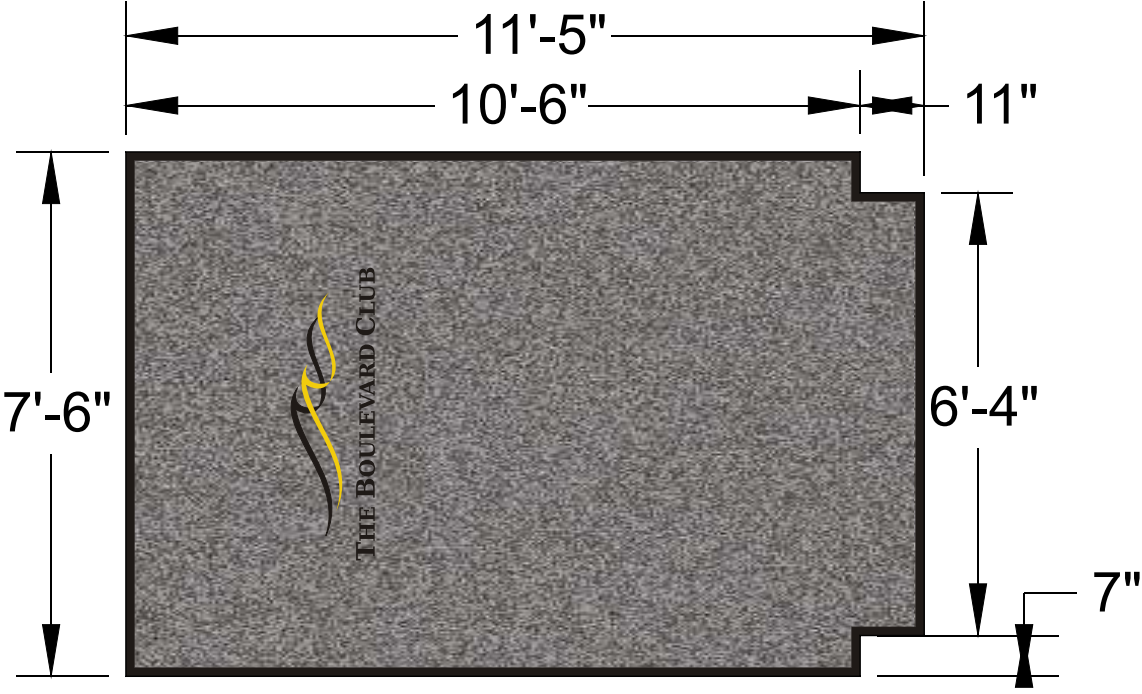

# Banquet and Catering Entrances

The Boulevard Club	
Date:	13-September-2005
DWG#:	Quotation
Revision:	1.0
Drawn By:	J. Littlejohn
Scale:	
Edging:	Black
Carpet:	Anchor Grey
Filename:	

**CYRUS**  
SYSTEMS  
*A Higher Standard*

Main Entrance

<b>The Boulevard Club</b>	
Date:	13-September-2005
DWG#:	Quotation
Revision:	1.0
Drawn By:	J. Littlejohn
Scale:	
Edging:	Black
Carpet:	Anchor Grey
Filename:	