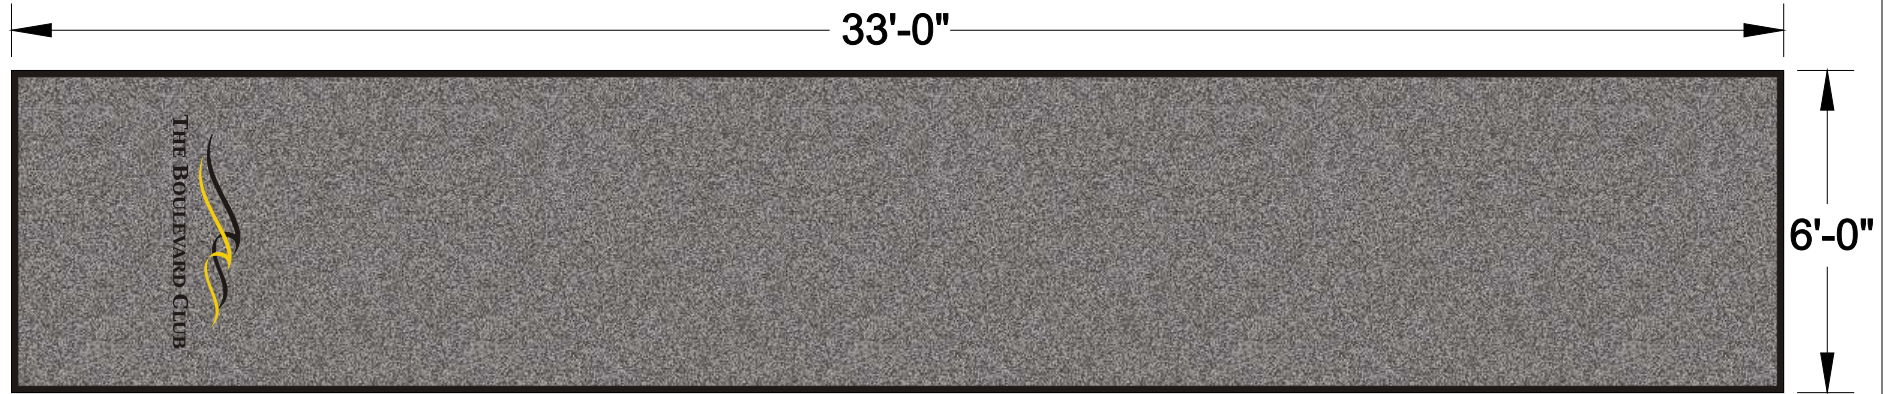

# Banquet and Catering Entrances

The Boulevard Club	
Date:	13-September-2005
DWG#:	Quotation
Revision:	1.0
Drawn By:	J. Littlejohn
Scale:	
Edging:	Black
Carpet:	Anchor Grey
Filename:	

**CYRUS**  
SYSTEMS  
*A Higher Standard*

Main Entrance

<b>The Boulevard Club</b>	
Date:	13-September-2005
DWG#:	Quotation
Revision:	1.0
Drawn By:	J. Littlejohn
Scale:	
Edging:	Black
Carpet:	Anchor Grey
Filename:	